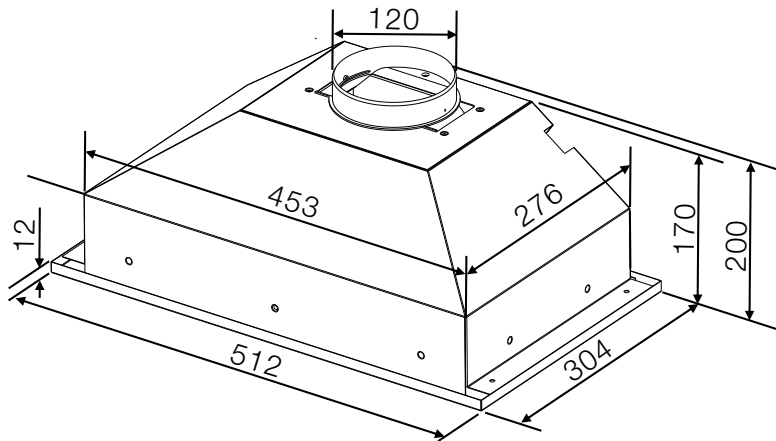

Integrated rangehood

WRI500SB

| | |
|--|-----------------|
| Product WxHxD (mm) | 512 x 200 x 304 |
| Cut-out WxHxD (mm) | 455 x 200 x 276 |
| Duct out through, diameter (mm) | top only, 125 |

IMPORTANT

These dimensions are a guide only. All measurements are in millimetres (mm). For complete installation instructions, refer to the manual provided with product.