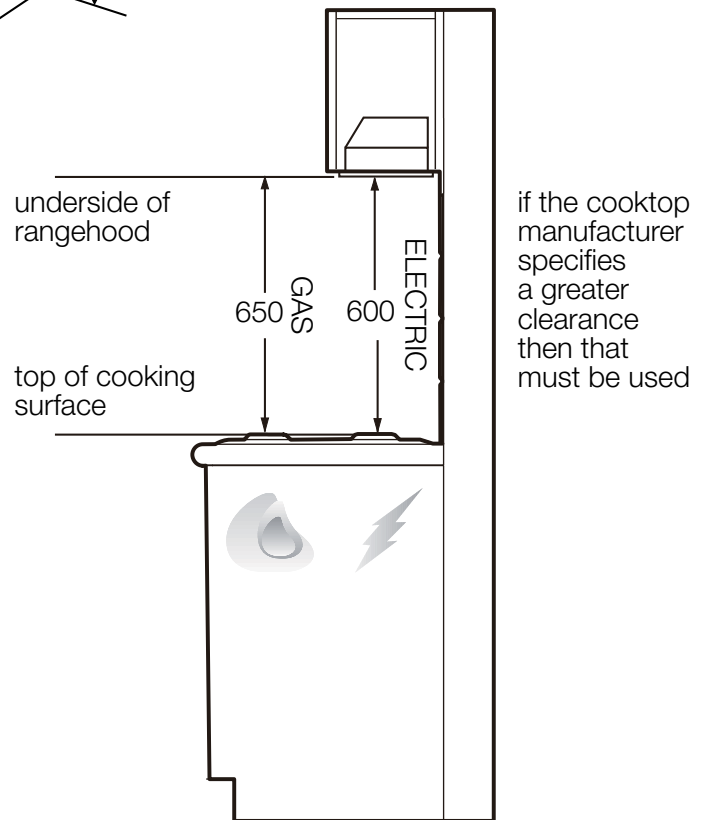

Integrated rangehood

WRI500SB

| | |
|--|-----------------|
| Product WxHxD (mm) | 512 x 200 x 304 |
| Cut-out WxHxD (mm) | 455 x 200 x 276 |
| Duct out through, diameter (mm) | top only, 125 |

IMPORTANT

These dimensions are a guide only. All measurements are in millimetres (mm). For complete installation instructions, refer to the manual provided with product.